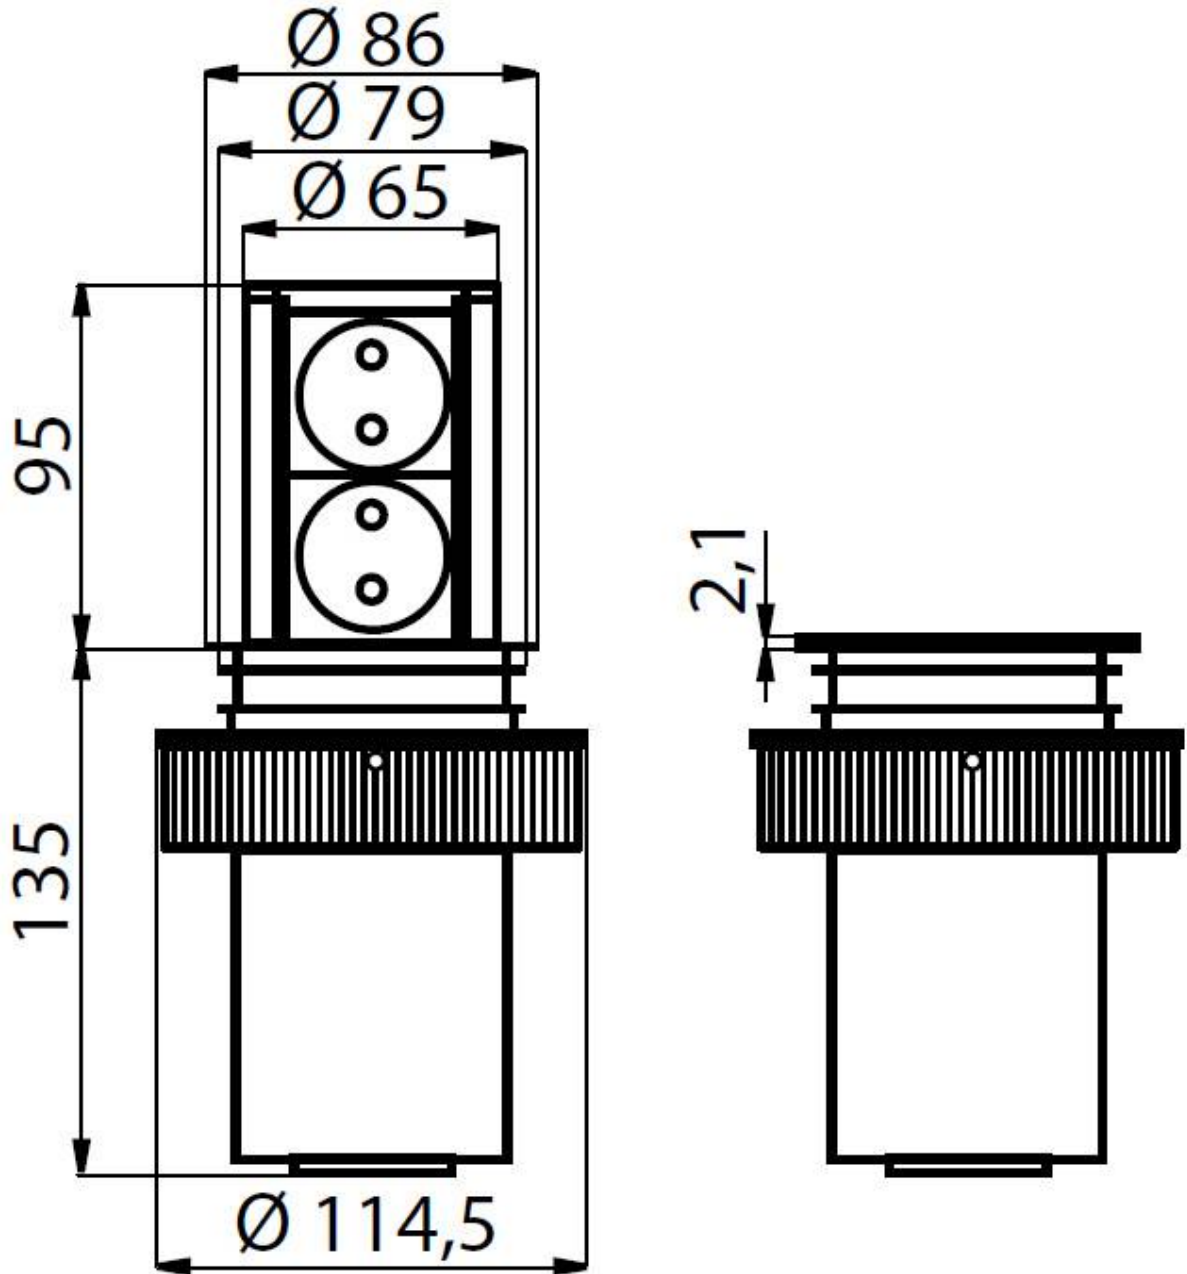

Casper

Built-in socket

Code: 8000 014

Push extractable socket holder tower - 2 Schuko sockets
Including power cable

DETAILS

Built-in hole \varnothing 80 mm

Notes: It's advisable to keep a distance of 40 cm from sinks or cooking hobs (protection index IP20)

Max worktop thickness

Type of accessory c

Installation

TECHNICAL DATA

GALLERY